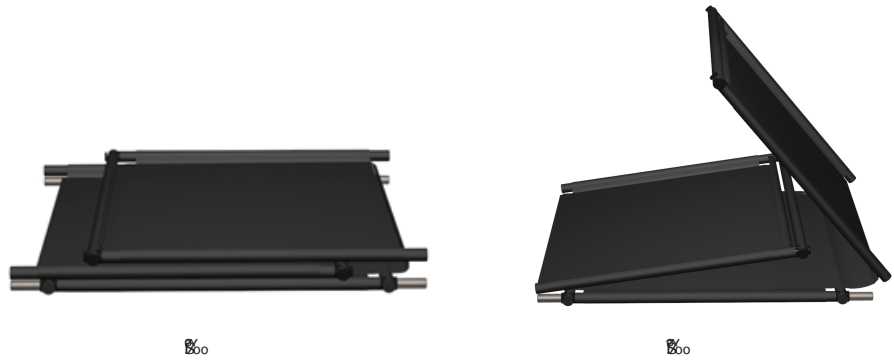

Console Shade 26, 36, 48"

Contents:

- 1 – Shade - Marine Vinyl Cover (1)
- 2 – Adjustable Leg Assembly (1)
- 3 – Quick Pin (2)
- 4 – Base Plate (2)

Exploded View

Assembly Instruc on on Page Two

UPPER

100

100